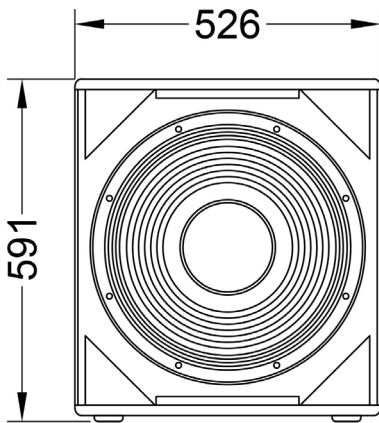

K 81BA

POWERED SUBWOOFER

Main features:

- 1500W power
- 18" woofer with 4" voice coil
- 133 dB Max SPL
- Efficient vented box design
- M20 distance pole adapter

Frequency Response (-10dB)	40 – 250 Hz
Max SPL (peak)	133 dB (calculated)
LF Transducer	18", M1862
Power	1500 W
Amplifier	Powersoft class D Fan cooling
Input sensitivity	+4 dBV
Settings	4 switchable presets
Connectors	XLR in + XLR out
Dimensions (WxHxD)	526x591x603 mm
Net weight	41,5 kg
Shipping weight	46,5 kg
Enclosure materials	Plywood; wear-resistant paint
Grill	Steel grill, polymere protective net
Color	Black