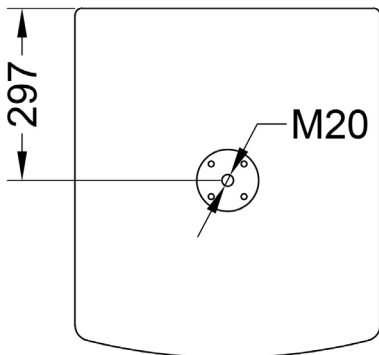

K 81BA

POWERED SUBWOOFER

Main features:

- 1500W power
- 18" woofer with 4" voice coil
- 133 dB Max SPL
- Efficient vented box design
- M20 distance pole adapter

Frequency Response (-10dB)	40 – 250 Hz
Max SPL (peak)	133 dB (calculated)
LF Transducer	18", M1862
Power	1500 W
Amplifier	Powersoft class D Fan cooling
Input sensitivity	+4 dBV
Settings	4 switchable presets
Connectors	XLR in + XLR out
Dimensions (WxHxD)	526x591x603 mm
Net weight	41,5 kg
Shipping weight	46,5 kg
Enclosure materials	Plywood; wear-resistant paint
Grill	Steel grill, polymere protective net
Color	Black